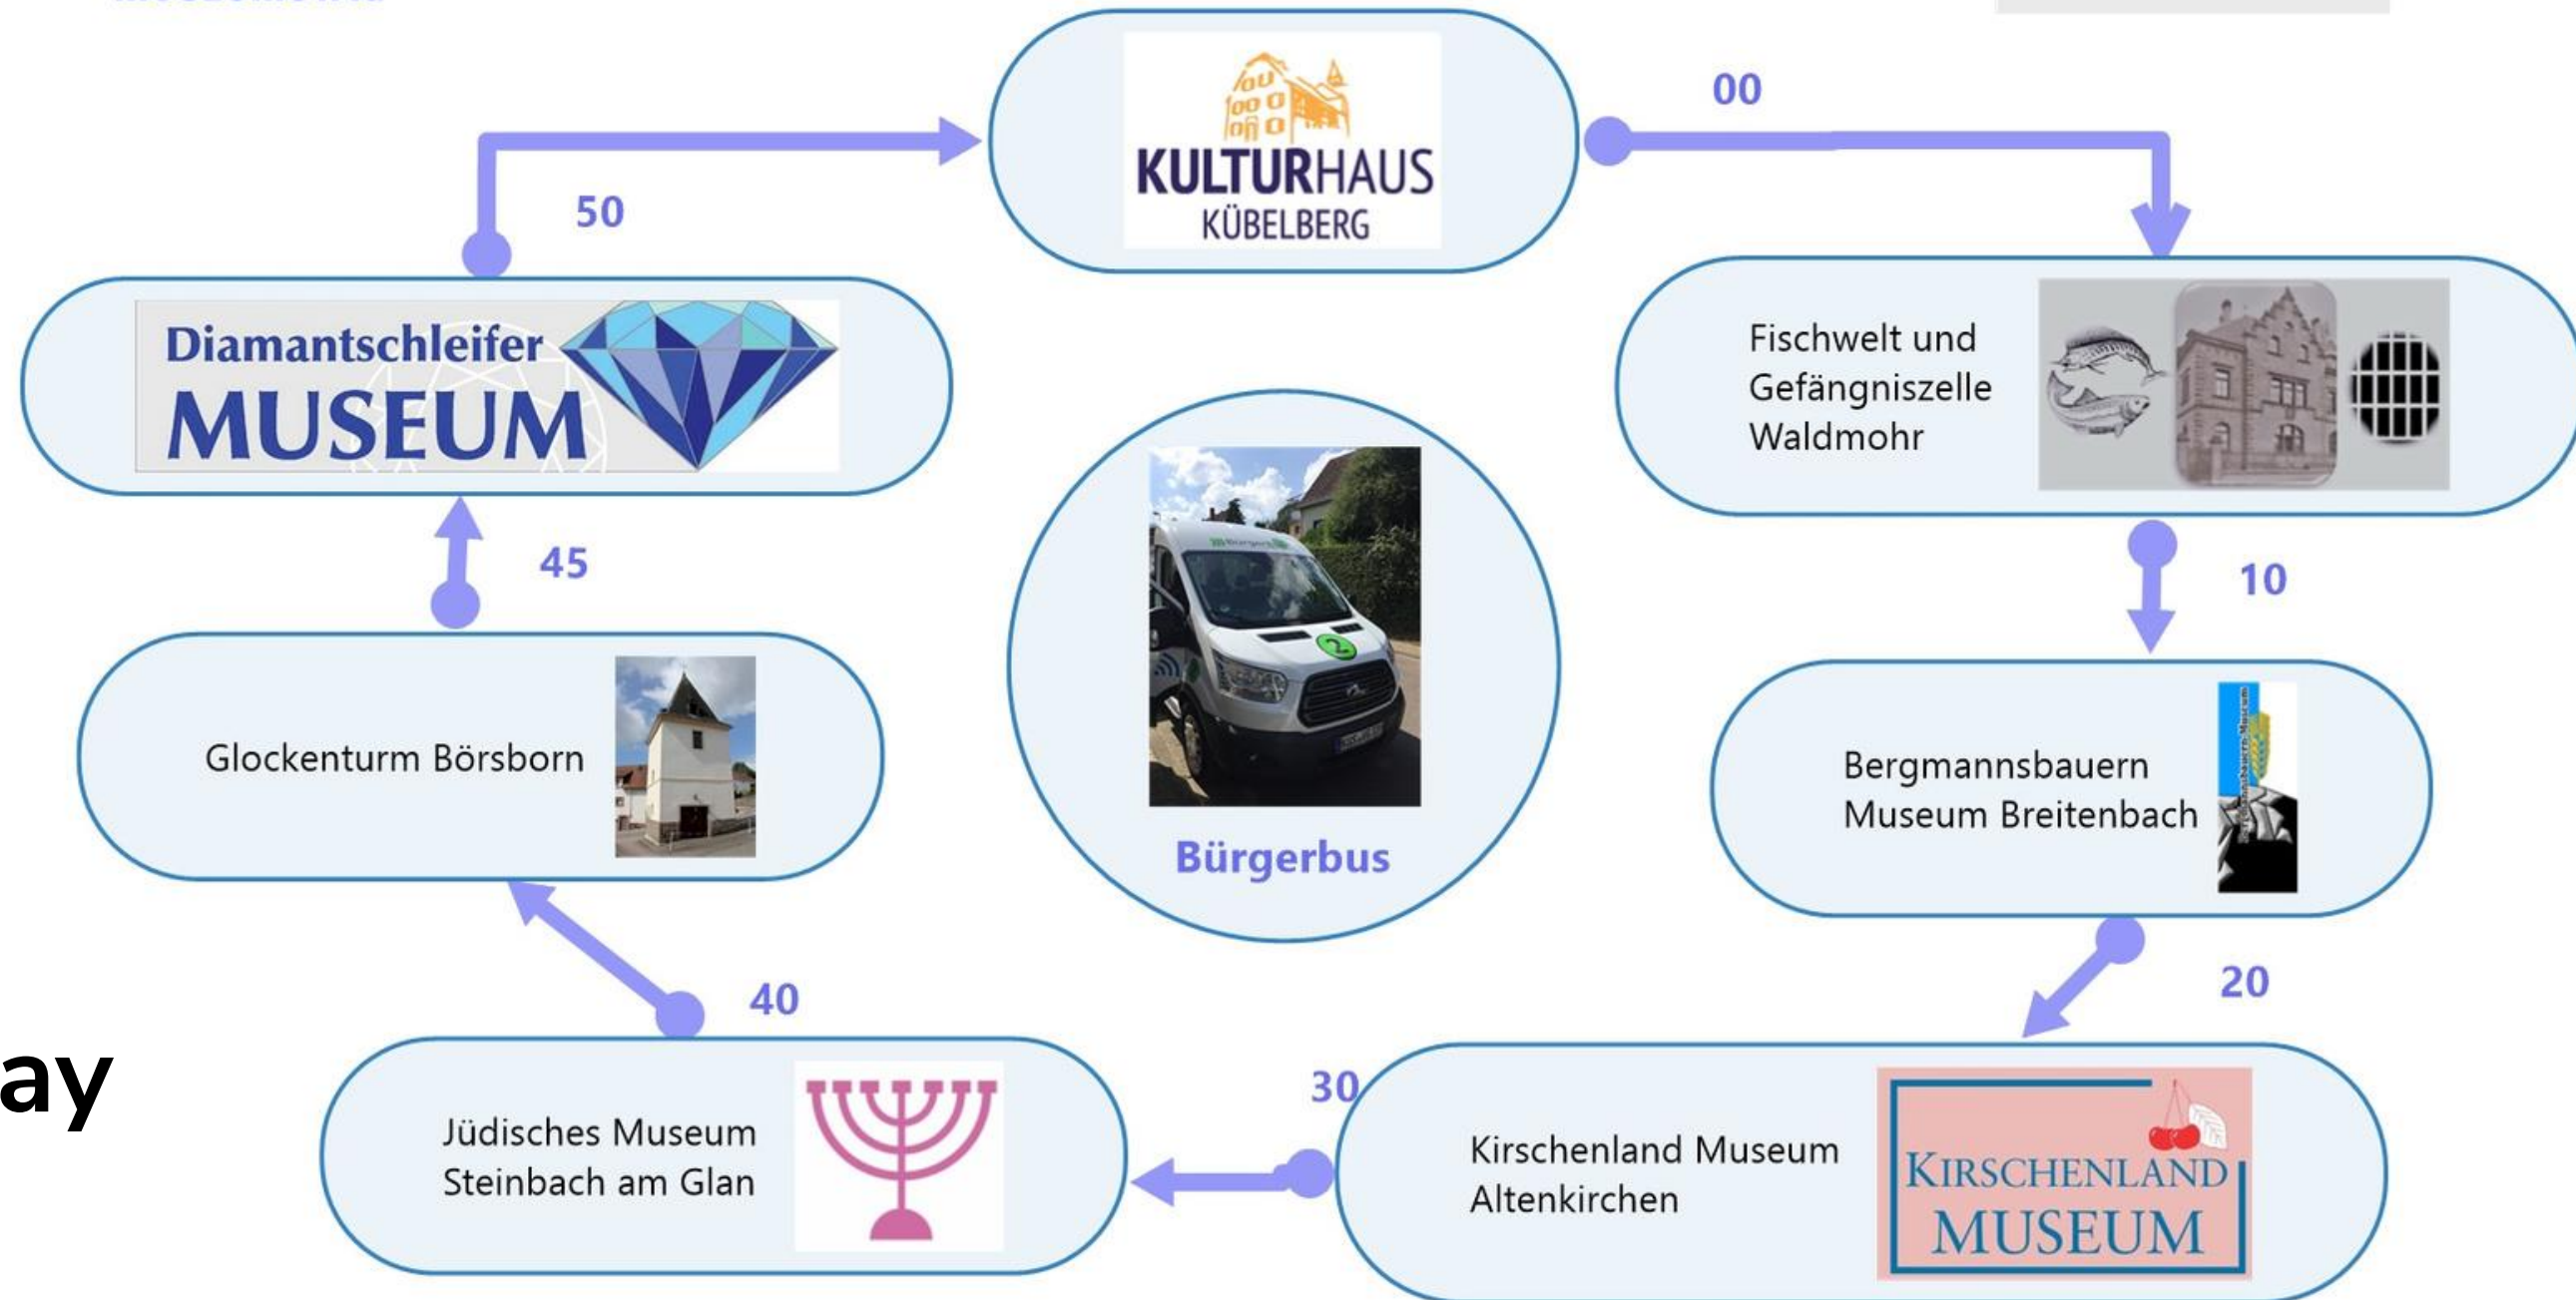

Presentation of good practice examples
mobility services supporting rural tourism

Kusel county, Germany

MEETING OF THE EUROPEAN RURAL MOBILITY
NETWORK

11-12 October 2023, Bingen am Rhein, Germany

Table Of Content

01

Barrier-free access to the route

02

elevator tower

03

Signage - Audio Guides

04

Lighting on the paths

Mobility

**Call taxi -
an on demand
service**

**Public transport
Bus and Train**

Sonntag, 21. Mai 2023 in der VG Oberes Glantal
 Die erste Fahrt startet um 13.00 Uhr am Kulturhaus Kübelberg
 Die letzte Fahrt endet um 19.00 Uhr am Kulturhaus Kübelberg
 Die Fahrten mit dem Bürgerbus sind kostenlos

The next
International Museum Day
 will be celebrated
 on **May 19, 2024.**

THANKS

+49 171 9383 216

See you in Kusel county soon

info@khschoon.de