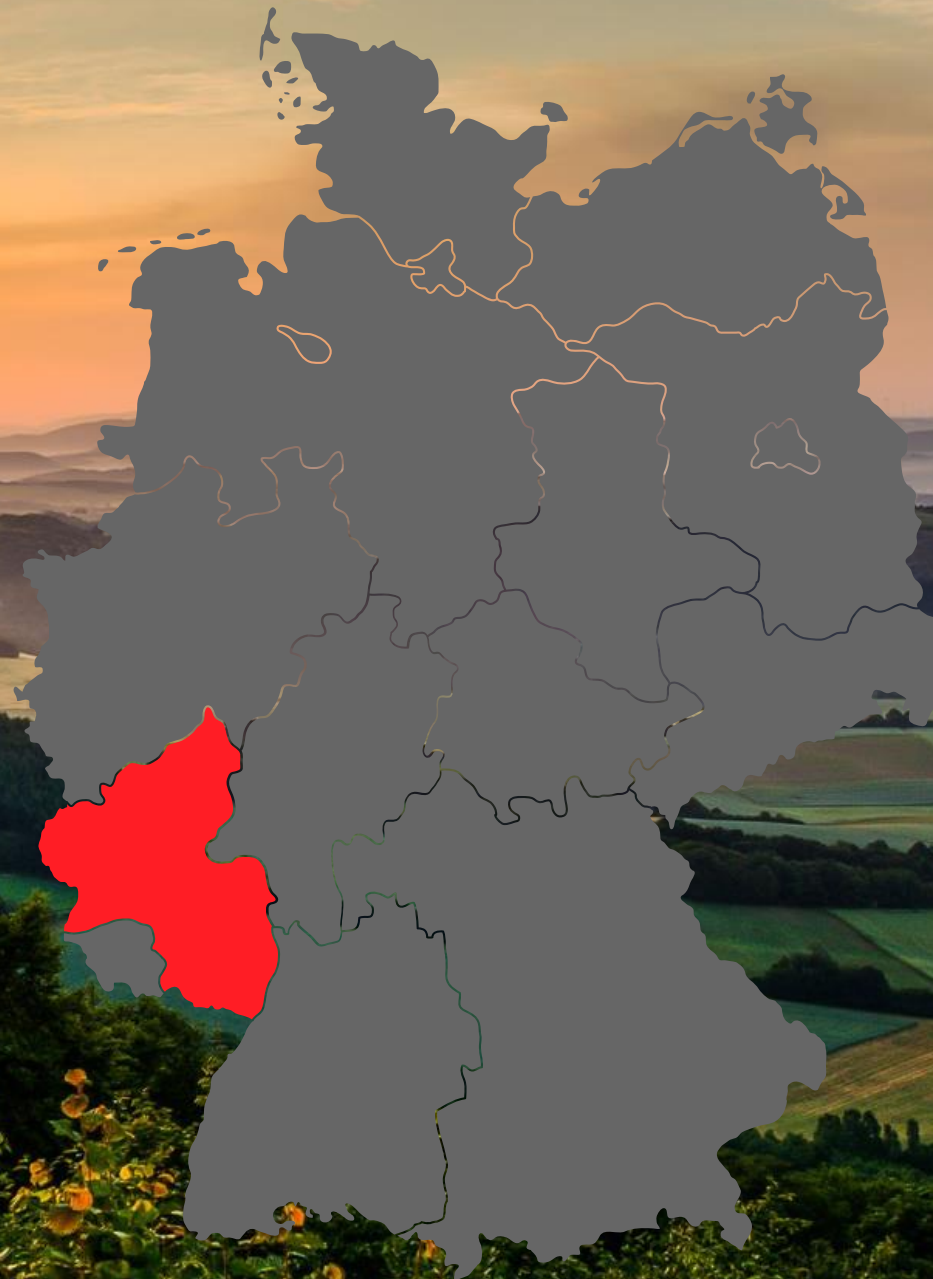

Presentation of good practice examples
mobility services supporting rural tourism

Kusel county, Germany

MEETING OF THE EUROPEAN RURAL MOBILITY
NETWORK

11-12 October 2023, Bingen am Rhein, Germany

Table Of Content

Content List

01.

Kusel County

03.

Accessibility

05.

Public Transport

02.

Mobility

**Call taxi -
an on demand
service**

**Public transport
Bus and Train**

Sonntag, 21. Mai 2023 in der VG Oberes Glantal
 Die erste Fahrt startet um 13.00 Uhr am Kulturhaus Kübelberg
 Die letzte Fahrt endet um 19.00 Uhr am Kulturhaus Kübelberg
 Die Fahrten mit dem Bürgerbus sind kostenlos

The next
International Museum Day
 will be celebrated
 on **May 19, 2024.**

THANKS

+49 171 9383 216

See you in Kusel county soon

info@khschoon.de